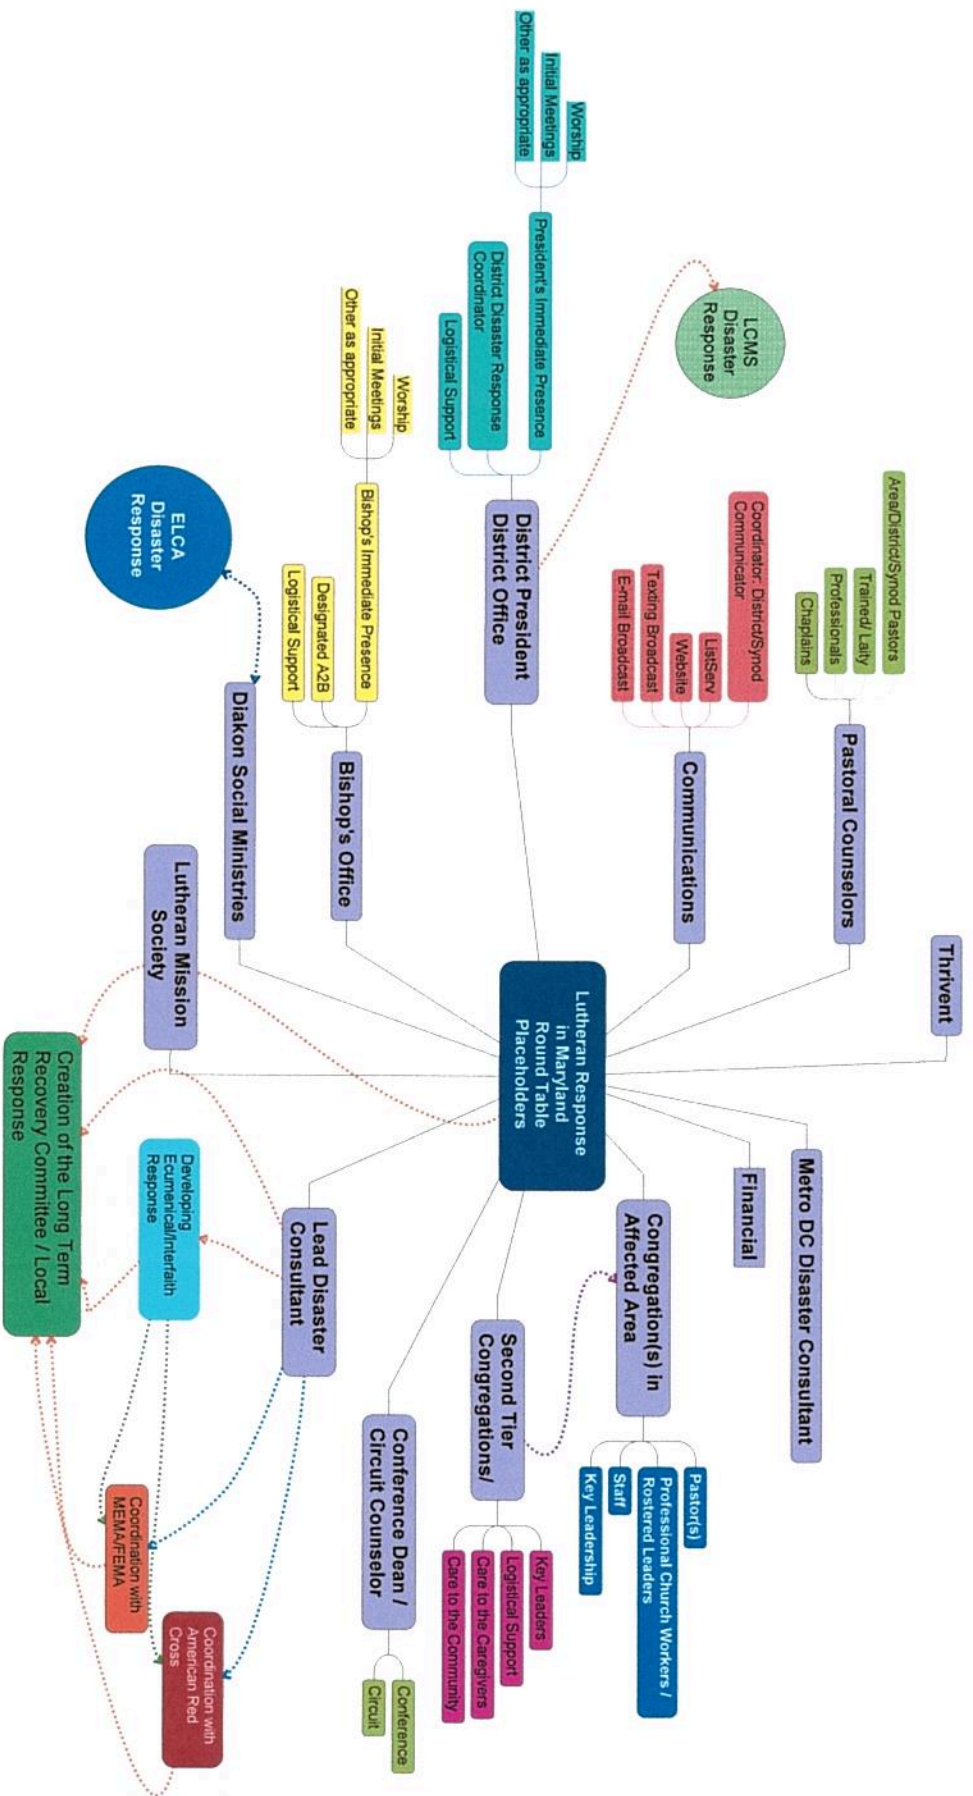

# Maryland Long Term Recovery Committee

# Lutheran Disaster Response Maryland Response Round Table Placeholders

# Somerset County Long Term Recovery Committee Case Process