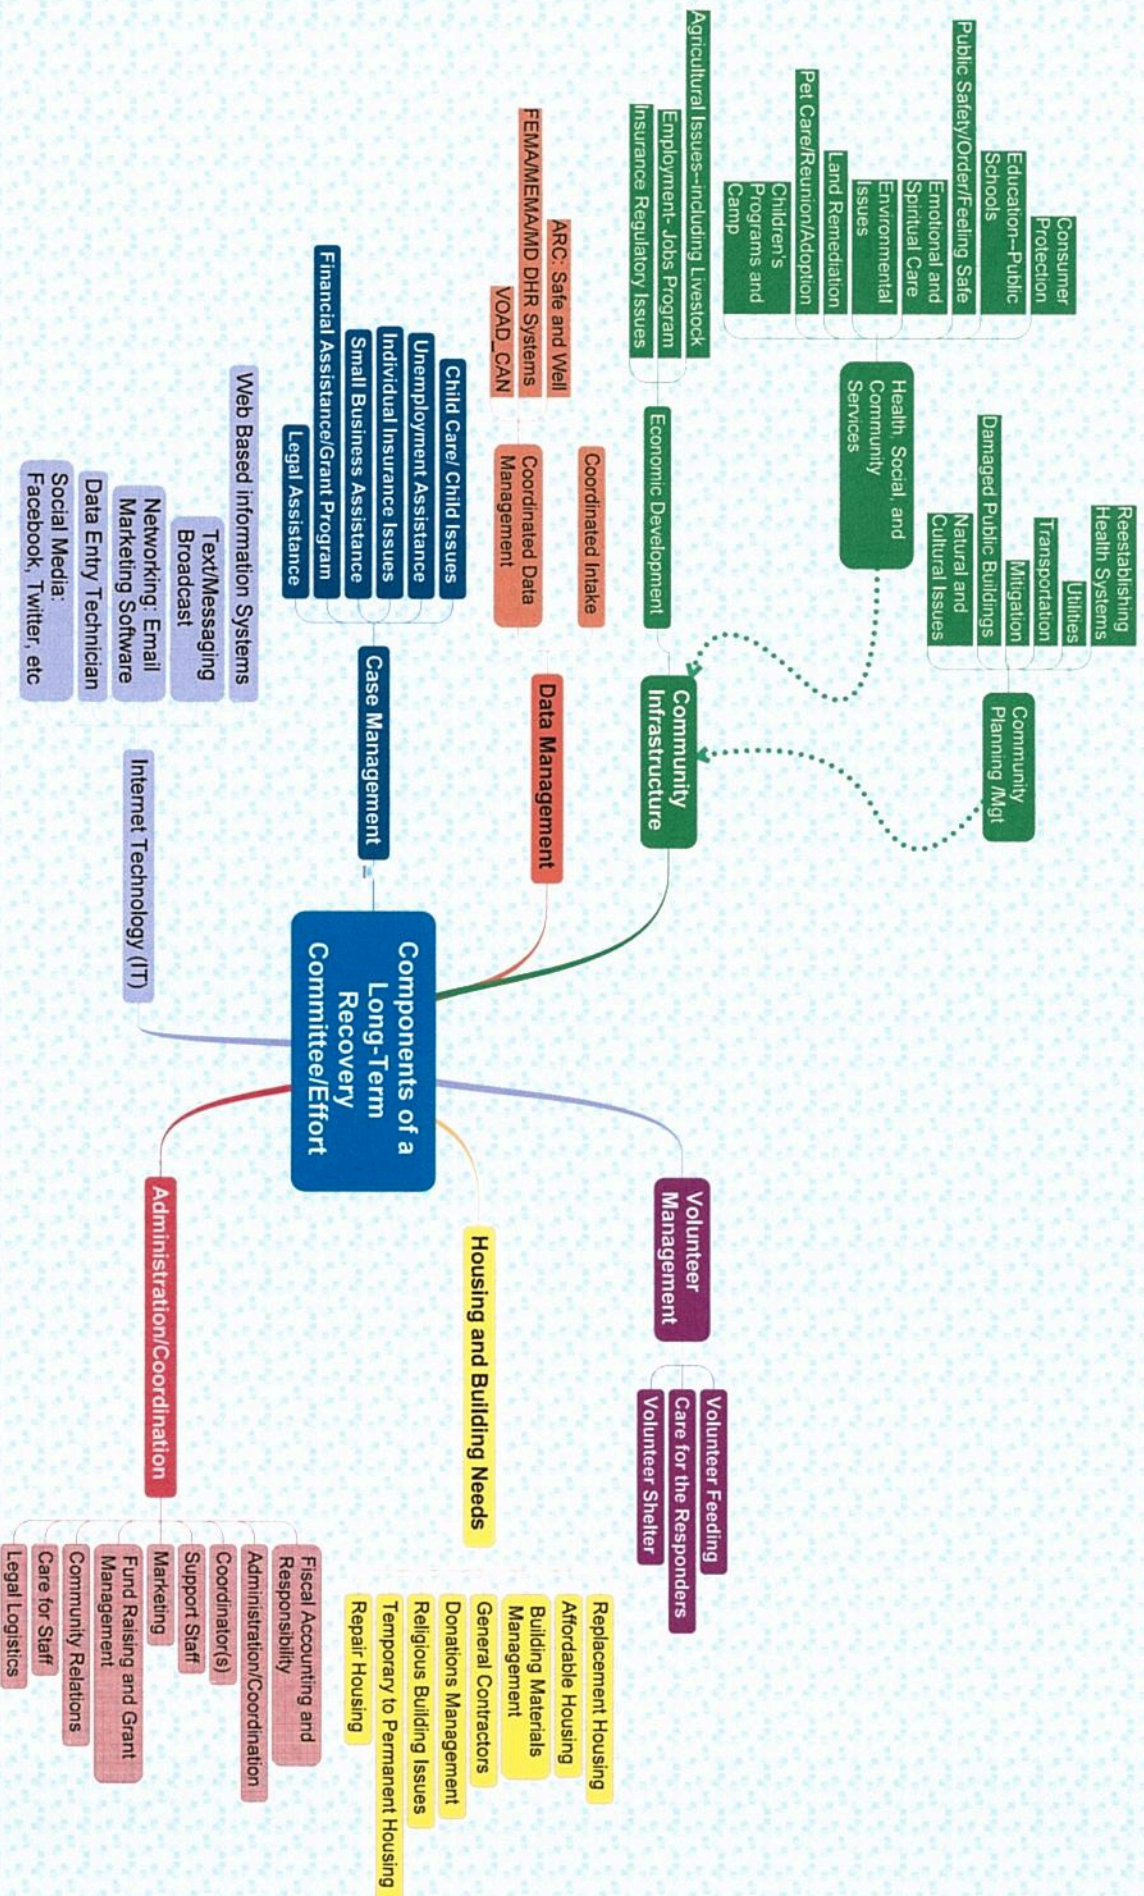

# Maryland Long Term Recovery Committee

# Lutheran Disaster Response Maryland Response Round Table Placeholders

# Somerset County Long Term Recovery Committee Case Process